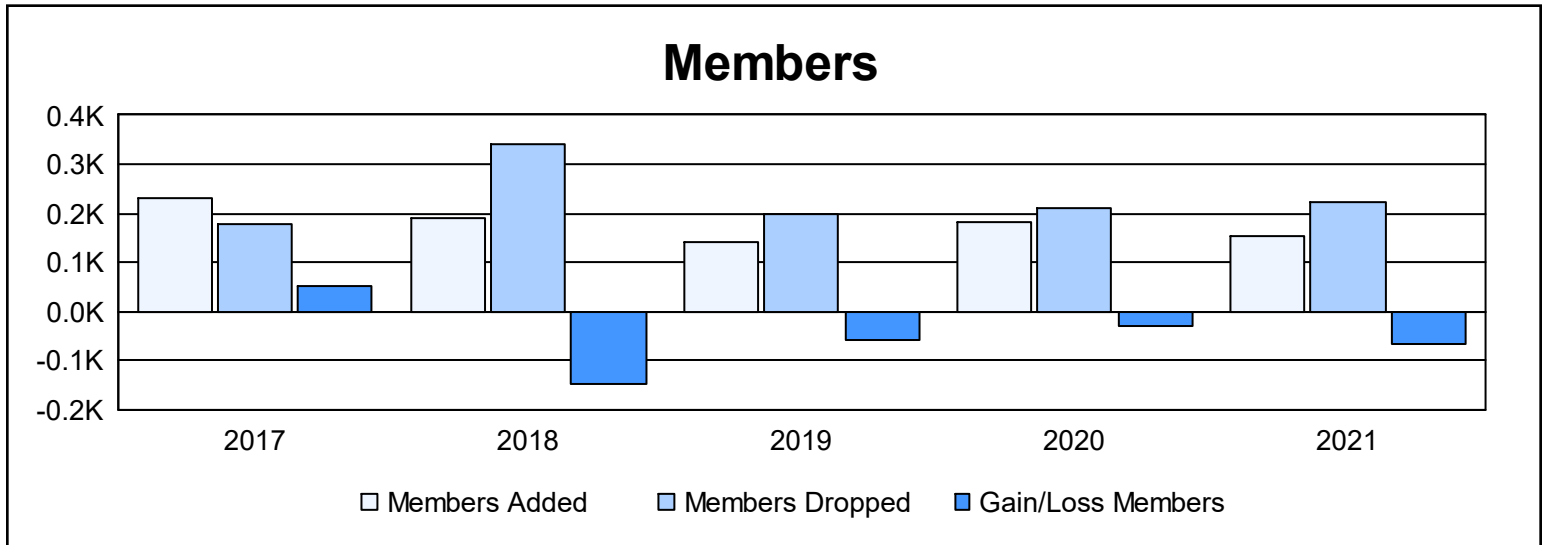

Year	New Clubs	Dropped Clubs	Gain/ Loss Clubs	New Members	Charter Members	Reinstate Members	Transfer Members	Total Member Added	Total Members Dropped	Gain/ Loss Members
2016-2017	2	2	0	154	58	6	12	230	179	51
2017-2018	1	2	-1	123	43	17	9	192	340	-148
2018-2019	0	1	-1	110	0	21	9	140	197	-57
2019-2020	1	2	-1	115	36	18	13	182	212	-30
2020-2021	0	1	-1	114	6	12	22	154	221	-67
<b>Average</b>	<b>1</b>	<b>2</b>	<b>-1</b>	<b>123</b>	<b>29</b>	<b>15</b>	<b>13</b>	<b>180</b>	<b>230</b>	<b>-50</b>

### Membership Composition June 2021 Cumulative