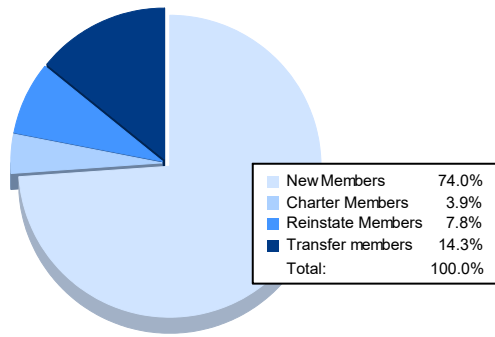

Year	New Clubs	Dropped Clubs	Gain/ Loss Clubs	New Members	Charter Members	Reinstate Members	Transfer Members	Total Member Added	Total Members Dropped	Gain/ Loss Members
2016-2017	2	2	0	154	58	6	12	230	179	51
2017-2018	1	2	-1	123	43	17	9	192	340	-148
2018-2019	0	1	-1	110	0	21	9	140	197	-57
2019-2020	1	2	-1	115	36	18	13	182	212	-30
2020-2021	0	1	-1	114	6	12	22	154	221	-67
<b>Average</b>	<b>1</b>	<b>2</b>	<b>-1</b>	<b>123</b>	<b>29</b>	<b>15</b>	<b>13</b>	<b>180</b>	<b>230</b>	<b>-50</b>

### Membership Composition June 2021 Cumulative

### Gender Composition June 2021 Cumulative