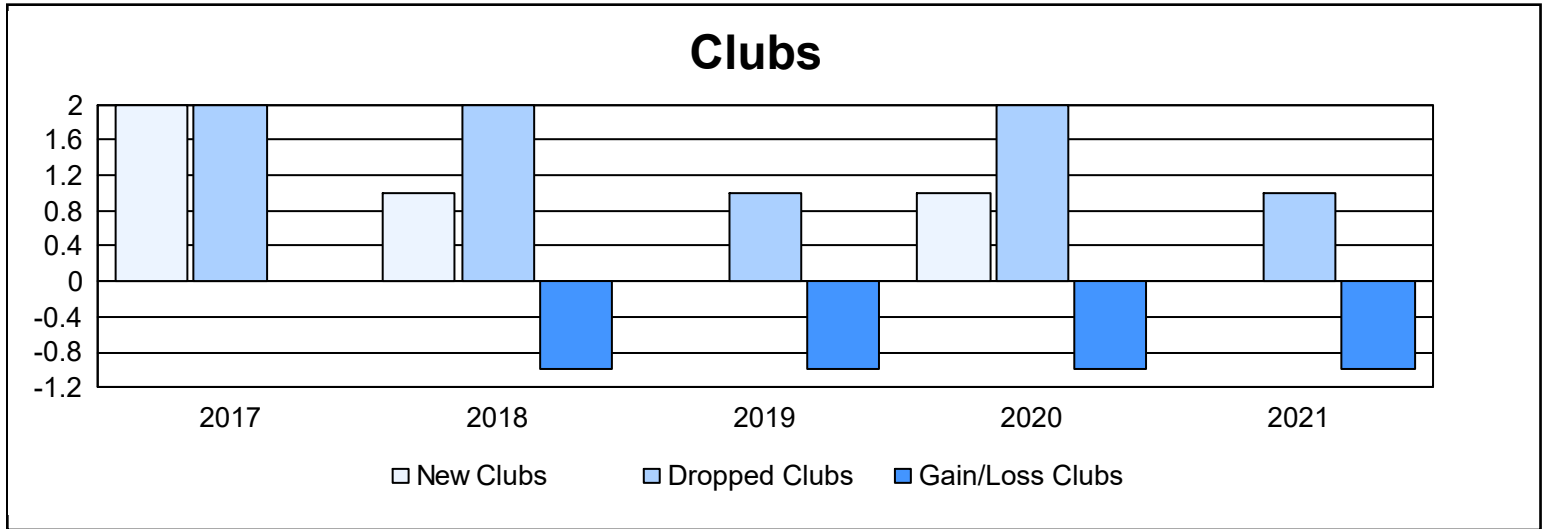

Year	New Clubs	Dropped Clubs	Gain/ Loss Clubs	New Members	Charter Members	Reinstate Members	Transfer Members	Total Member Added	Total Members Dropped	Gain/ Loss Members
2016-2017	2	2	0	154	58	6	12	230	179	51
2017-2018	1	2	-1	123	43	17	9	192	340	-148
2018-2019	0	1	-1	110	0	21	9	140	197	-57
2019-2020	1	2	-1	115	36	18	13	182	212	-30
2020-2021	0	1	-1	114	6	12	22	154	221	-67
<b>Average</b>	<b>1</b>	<b>2</b>	<b>-1</b>	<b>123</b>	<b>29</b>	<b>15</b>	<b>13</b>	<b>180</b>	<b>230</b>	<b>-50</b>

### Membership Composition June 2021 Cumulative